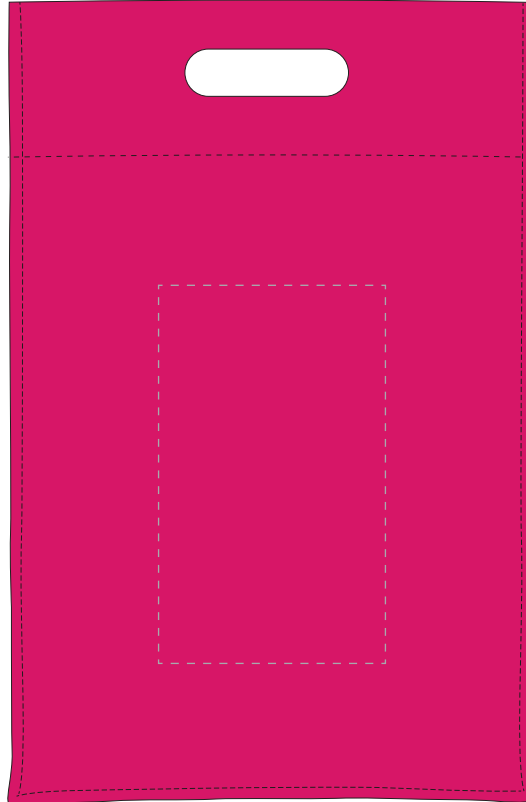

Your Ref:

Quantity:

Product Code: QB0523

Our Ref:

Version: 1

Product Colour: PINK

PRINTING CONCERNS:

We stock this item in the following colours

**PANTONE REFERENCE(S)**
 Full colour printing

ARTWORK SCALE 25%

Product Image for visualisation
- colours may vary

The dashed line is to demonstrate print area and will not appear on your printed item

PLEASE NOTE:

To proceed, please approve visual via the online system.

ARTWORK SCALE 100%
Max print area: 120mm x 200mm